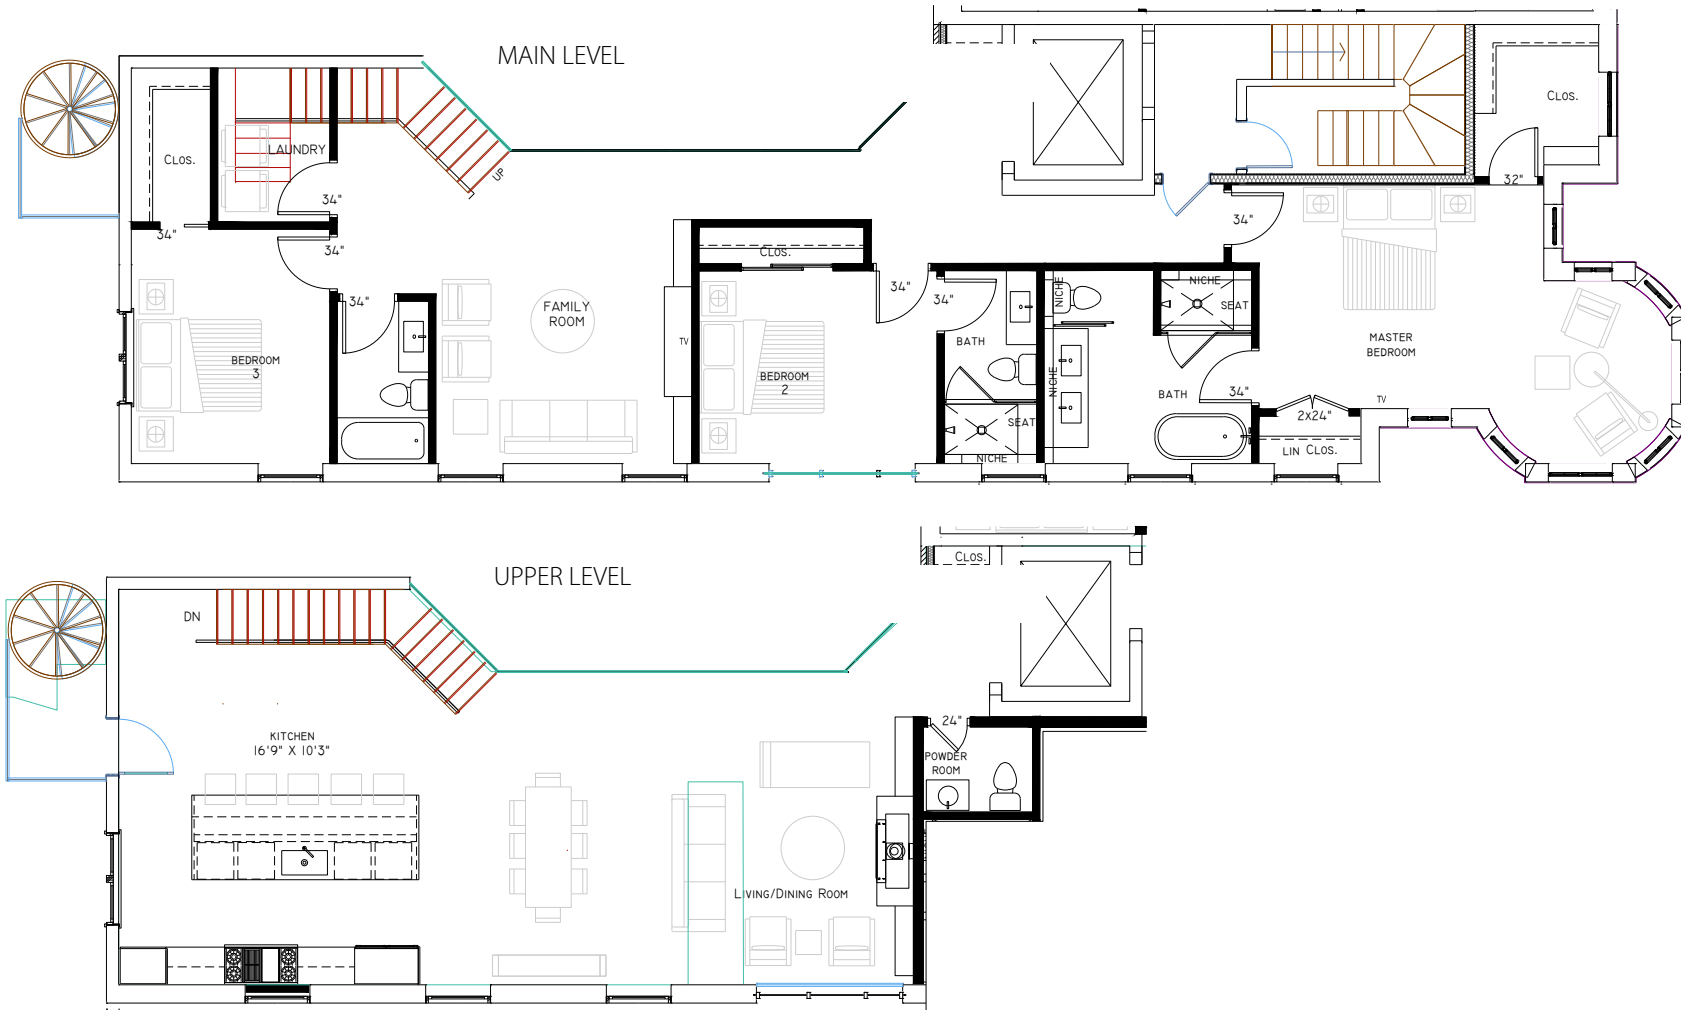

1310 Q Street NW #6
Washington, DC 20009

Approximate Square Feet: 2,599

Kimberly Casey
202.361.3228
kimberly.casey@wfp.com
www.kimberlyanddaryl.com

Daryl Judy
202.380.7219
daryl.judy@wfp.com
www.kimberlyanddaryl.com