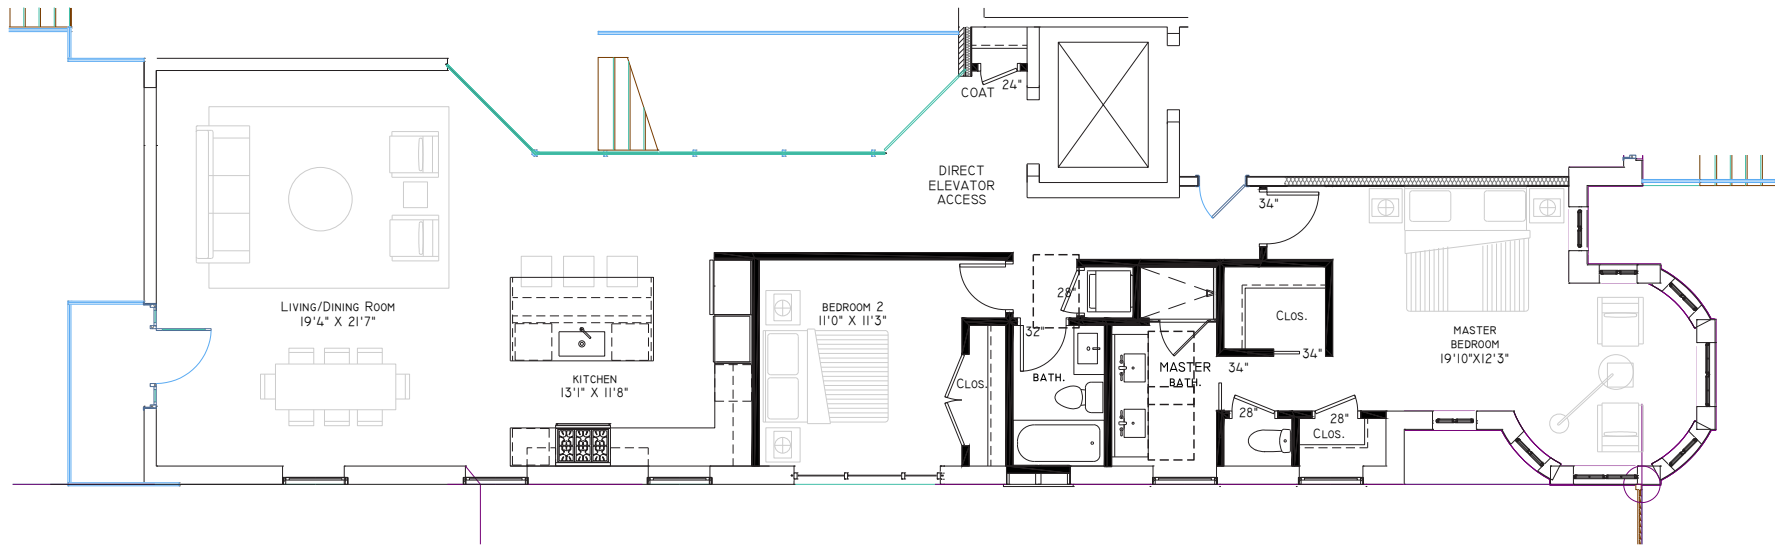

1310 Q Street NW #5
Washington, DC 20009

Approximate Square Feet: 1,565

Kimberly Casey
202.361.3228
kimberly.casey@wfp.com
www.kimberlyanddaryl.com

Daryl Judy
202.380.7219
daryl.judy@wfp.com
www.kimberlyanddaryl.com