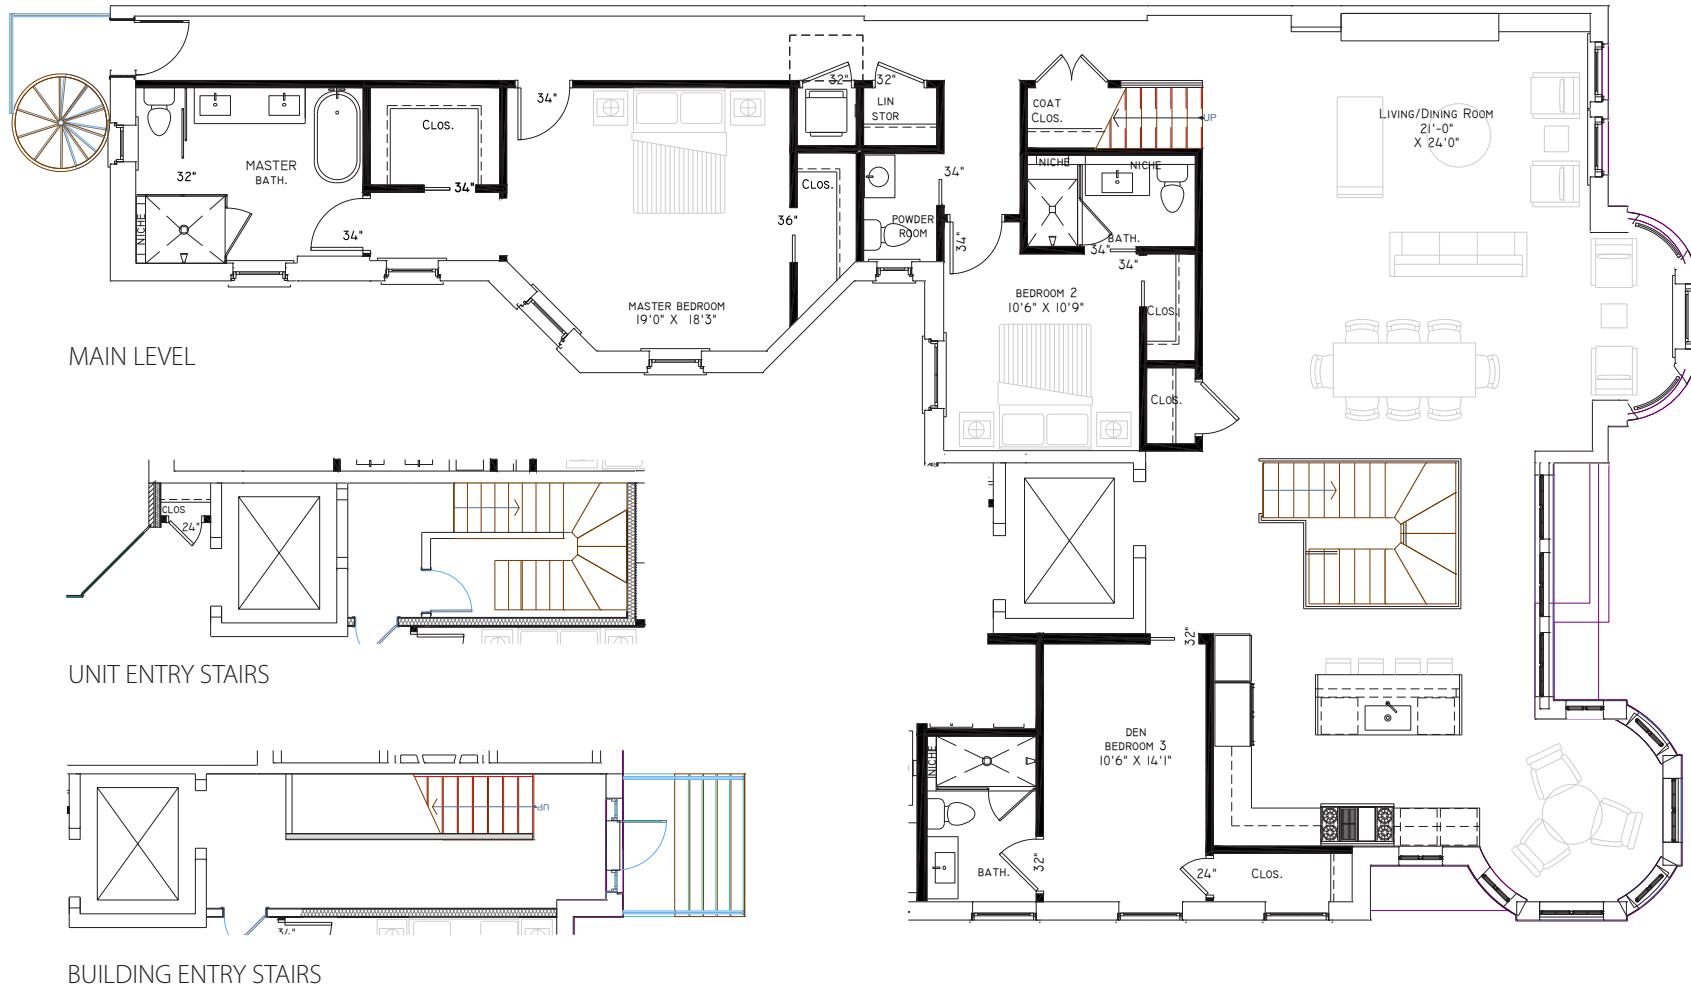

1310 Q Street NW #3  
Washington, DC 20009

Approximate Square Feet: 2,570

MAIN LEVEL

UNIT ENTRY STAIRS

BUILDING ENTRY STAIRS