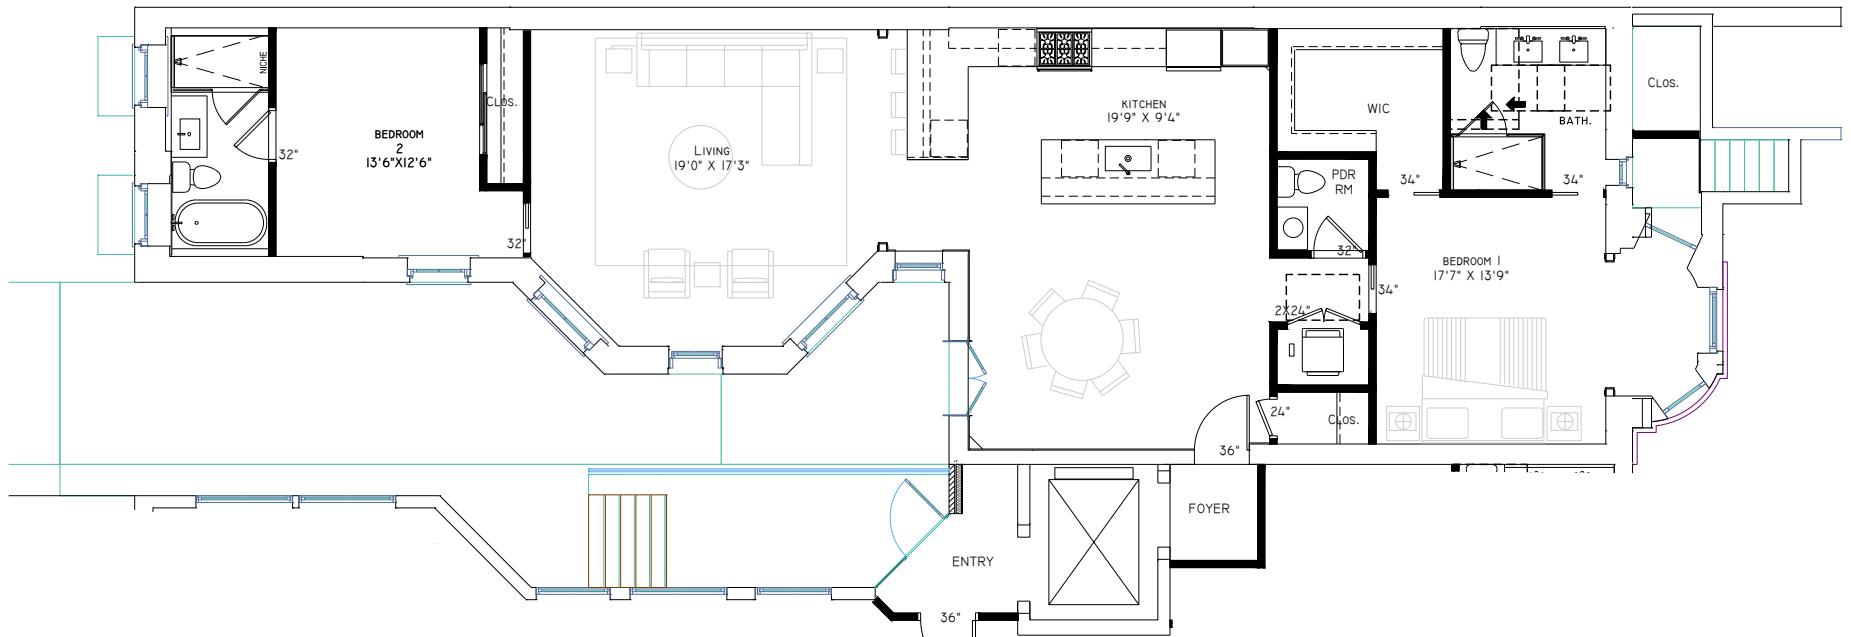

1310 Q Street NW #1
Washington, DC 20009

Approximate Square Feet: 1,731

Kimberly Casey
202.361.3228
kimberly.casey@wfp.com
www.kimberlyanddaryl.com

Daryl Judy
202.380.7219
daryl.judy@wfp.com
www.kimberlyanddaryl.com